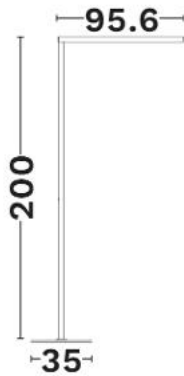

NOVA LUCE

PRODUCT DATASHEET

Version: 001

PRODUCT PHOTOGRAPH

TECHNICAL DRAWING

COMPATIBLE WITH

— On/Off Driver: N/A

— Triac Driver: N/A

— Dali Driver: N/A

GENERAL INFORMATION

Product Code	9008801
Product Category	Floor Lamps
Product Family	Gal
Mounting Location	Floor
Application Environment	Indoor

DIMENSION & WEIGHT

LxWxH (cm)	5.6 W: 3.5 H: 200 cm
Cut out (cm)	N/A
Weight (Kgr)	N/A

Power (Nominal)	40
Input voltage (Nominal)	220-240Vac
Mains Frequency	50/60Hz
Output voltage	N/A
Output Current	N/A
Power Factor	N/A
Efficiency	N/A
SVM	N/A
Pst	N/A
Class	I

PHOTOMETRICAL DATA

Luminous Flux	3600
Luminous Efficacy	90
Color Temperature	3000
Light Color (Designation)	Warm White
CRI	>90
SDCM	<3
Beam Angle	120
UGR	<16