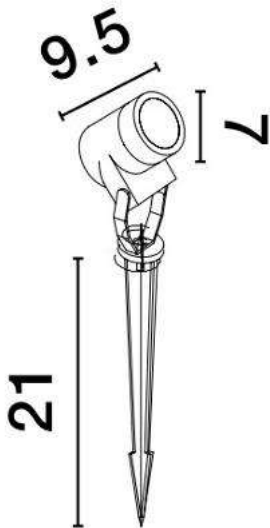

NOVA LUCE

PRODUCT DATASHEET

Version: 001

PRODUCT PHOTOGRAPH

TECHNICAL DRAWING

GENERAL INFORMATION

Product Code	9026128
Collection	Outdoor
Product Category	Spotlights
Product Family	VIDA
Mounting Location	Ground
Application Environment	Outdoor

DIMENSION & WEIGHT

LxWxH (cm)	L: 7 W: 9,5 H: 21
Cut out (cm)	N/A
Weight (Kgr)	0.5

MATERIAL & COLOR

Product Color	Black
Body Material	Aluminium & Glass

APPLICATION & MOUNTING

Ambient Working Temp.	Max 40 oC
Type of Protection	IP54
Dimmable	No
Type of Dimming (Optional)	N/A
Mounting type	Surface
Mounting Depth (cm)	N/A
Led Module Replaceable	Yes
Light Source	GU10

Power (Nominal)	GU10 1x10W
Input voltage (Nominal)	100-240Vac
Mains Frequency	50/60Hz

PHOTOMETRICAL DATA

Luminous Flux	N/A
Color Temperature	N/A
Light Color (Designation)	N/A

WARRANTY

Warranty	3 Years
----------	----------------