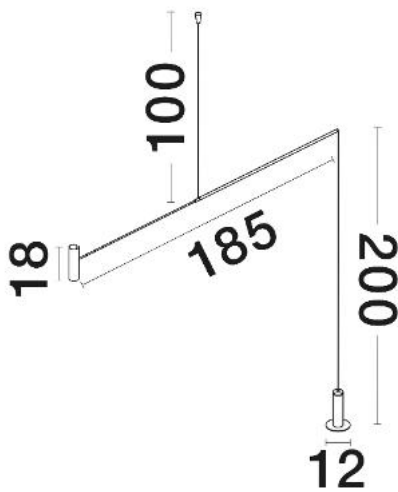

NOVA LUCE

PRODUCT DATASHEET

Version: 001

PRODUCT PHOTOGRAPH

TECHNICAL DRAWING

GENERAL INFORMATION

Product Code	9061429
Collection	Indoor
Product Category	Floor
Product Family	Voice
Mounting Location	Floor
Application Environment	Indoor
Specifications	N/A

DIMENSION & WEIGHT

LxWxH (cm)	L: 192 W: 12 H: 20-250
Cut Out (cm)	N/A
Weight (Kgr)	1.5

MATERIAL & COLOR

Product Color	Sandy Black
Body Material	Aluminium & Acrylic

APPLICATION & MOUNTING

Ambient Working Temp.	Max 45°C
Type of Protection	IP20
Dimmable	No
Type of Dimming	N/A
Mounting type	Surface
Mounting Depth (cm)	N/A
Led Module Replaceable	No
Light Source	LED

Power (Nominal)	12W
Input voltage (Nominal)	220-240V
Mains Frequency	50/60Hz

PHOTOMETRICAL DATA

Luminous Flux	960lm
Color Temperature	3000K
Light Color (Designation)	Warm White

WARRANTY

Warranty	3 Years
----------	----------------