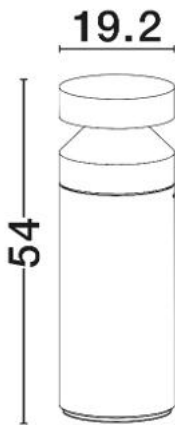

GENERAL INFORMATION

Product Code	9080144
Collection	Outdoor
Product Category	Bollard
Product Family	Balma
Mounting Location	Ground
Application Environment	Outdoor
Specifications	N/A

DIMENSION & WEIGHT

LxWxH (cm)	D:19.2 H:54 cm
Cut out (cm)	N/A
Weight (Kgr)	23.3

MATERIAL & COLOR

Product Color	Beige White
Body Material	Travertine

APPLICATION & MOUNTING

Ambient Working Temp.	Max 45 oC
Type of Protection	IP65
Dimmable	No
Type of Dimming	N/A
Mounting type	Surface
Mounting Depth (cm)	N/A
Led Module Replaceable	No
Light Source	LED

NOVA LUCE S.A

Schimatari Viotias
32009, Greece

+30 22620 58 121
+30 22620 56 743

info@novaluce.com
www.novaluce.com