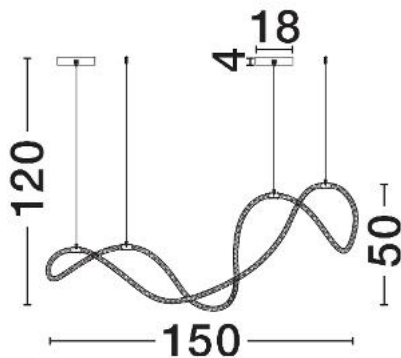

NOVA LUCE

PRODUCT DATASHEET

Version: 001

PRODUCT PHOTOGRAPH

TECHNICAL DRAWING

GENERAL INFORMATION

Product Code	9082093
Collection	Indoor
Product Category	Suspension
Product Family	Cerelia
Mounting Location	Wall
Application Environment	Indoor
Specifications	N/A

DIMENSION & WEIGHT

LxWxH (cm)	L: 150 W: 60 H: 120
Cut Out (cm)	N/A
Weight (Kgr)	0

MATERIAL & COLOR

Product Color	Brass Gold
Body Material	Metal & Silicone

APPLICATION & MOUNTING

Ambient Working Temp.	Max 45°C
Type of Protection	IP20
Dimmable	Yes
Type of Dimming	Triac
Mounting type	Surface
Mounting Depth (cm)	N/A
Led Module Replaceable	No
Light Source	LED

Power (Nominal)	71W
Input voltage (Nominal)	220-240V
Mains Frequency	50/60Hz

PHOTOMETRICAL DATA

Luminous Flux	4216lm
Color Temperature	3000K
Light Color (Designation)	Warm White

WARRANTY

Warranty	3 Years
----------	----------------