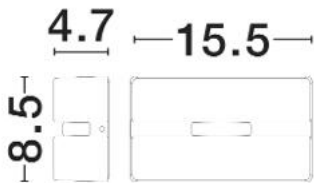

NOVA LUCE

PRODUCT DATASHEET

Version: 001

PRODUCT PHOTOGRAPH

GENERAL INFORMATION

Product Code	9136450
Collection	Outdoor
Product Category	Accent Lighting
Product Family	Dio
Mounting Location	Wall
Application Environment	Outdoor
Specifications	N/A

DIMENSION & WEIGHT

LxWxH (cm)	L:15.5 W:4.7 H:8.5 cm
Cut out (cm)	N/A
Weight (Kgr)	0.567

TECHNICAL DRAWING

MATERIAL & COLOR

Product Color	Sandy Black
Body Material	Aluminium & Pmma

APPLICATION & MOUNTING

Ambient Working Temp.	Max 45 oC
Type of Protection	IP65
Dimmable	No
Type of Dimming	N/A
Mounting type	Surface
Mounting Depth (cm)	N/A
Led Module Replaceable	No
Light Source	LED

NOVA LUCE S.A

Schimatari Viotias
32009, Greece

+30 22620 58 121
+30 22620 56 743

info@novaluce.com
www.novaluce.com