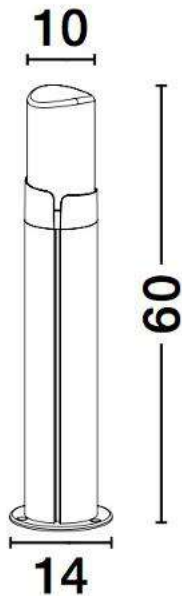

NOVA LUCE

PRODUCT DATASHEET

Version: 001

PRODUCT PHOTOGRAPH

GENERAL INFORMATION

Product Code	9209212
Collection	Outdoor
Product Category	Bollard
Product Family	PYRO
Mounting Location	Floor
Application Environment	Outdoor

DIMENSION & WEIGHT

LxWxH (cm)	D: 10 H: 60
Cut out (cm)	N/A
Weight (Kgr)	1.9

MATERIAL & COLOR

Product Color	Dark Grey
Body Material	Aluminum-Acrylic

TECHNICAL DRAWING

APPLICATION & MOUNTING

Ambient Working Temp.	Max 40 °C
Type of Protection	IP54
Dimmable	No
Type of Dimming (Optional)	N/A
Mounting type	Surface
Mounting Depth (cm)	N/A
Led Module Replaceable	Yes
Light Source	E27

Power (Nominal)	12W
Input voltage (Nominal)	220-240Vac
Mains Frequency	50/60Hz

PHOTOMETRICAL DATA

Luminous Flux	N/A
Color Temperature	N/A
Light Color (Designation)	N/A

WARRANTY

Warranty	3 Years
----------	----------------