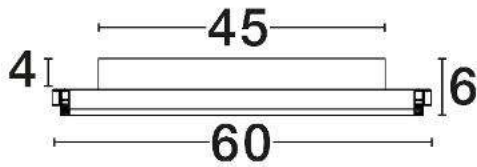

TECHNICAL DRAWING

NOVA LUCE S.A

Schimatari Viotias
32009, Greece

+30 22620 58 121
+30 22620 56 743

info@novaluce.com
www.novaluce.com