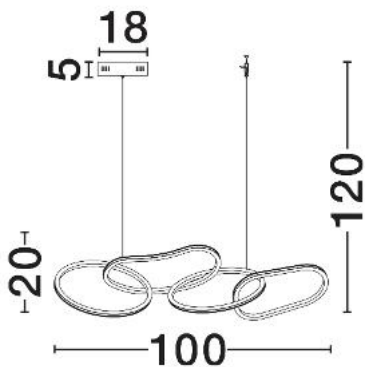

TECHNICAL DRAWING

GENERAL INFORMATION

Product Code	9248111
Collection	Indoor
Product Category	Suspension
Product Family	Girish
Mounting Location	Wall
Application Environment	Indoor
Specifications	N/A

DIMENSION & WEIGHT

LxWxH (cm)	L: 100 W: 20 H: 120
Cut Out (cm)	N/A
Weight (Kgr)	2.5

MATERIAL & COLOR

Product Color	Gold
Body Material	Stainless Aluminium & Acrylic

APPLICATION & MOUNTING

Ambient Working Temp.	Max 45°C
Type of Protection	IP20
Dimmable	Yes
Type of Dimming	Triac
Mounting type	Surface
Mounting Depth (cm)	N/A
Led Module Replaceable	No
Light Source	LED

NOVA LUCE S.A

Schimatari Viotias
32009, Greece

+30 22620 58 121
+30 22620 56 743

info@novaluce.com
www.novaluce.com