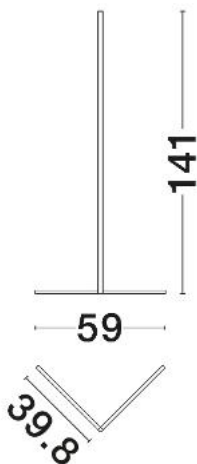

TECHNICAL DRAWING

GENERAL INFORMATION

Product Code	9267109
Collection	Indoor
Product Category	Floor
Product Family	V-Line
Mounting Location	Floor
Application Environment	Indoor
Specifications	N/A

DIMENSION & WEIGHT

LxWxH (cm)	L: 58.5 W: 39.8 H: 140.5
Cut Out (cm)	N/A
Weight (Kgr)	1.5

MATERIAL & COLOR

Product Color	Sandy White
Body Material	Aluminium & Acrylic

APPLICATION & MOUNTING

Ambient Working Temp.	Max 45°C
Type of Protection	IP20
Dimmable	Yes
Type of Dimming	Triac
Mounting type	Surface
Mounting Depth (cm)	N/A
Led Module Replaceable	No
Light Source	LED

NOVA LUCE S.A

Schimatari Viotias
32009, Greece

+30 22620 58 121
+30 22620 56 743

info@novaluce.com
www.novaluce.com