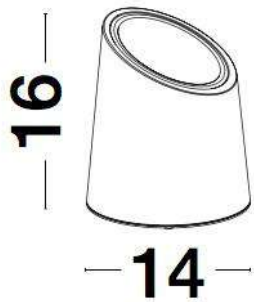

GENERAL INFORMATION

Product Code	9470581
Collection	Outdoor
Product Category	Spotlights
Product Family	FOX
Mounting Location	Ground
Application Environment	Outdoor

DIMENSION & WEIGHT

LxWxH (cm)	D: 14 H: 16
Cut out (cm)	N/A
Weight (Kgr)	2.4

MATERIAL & COLOR

Product Color	Dark Grey
Body Material	Sandstone & Acrylic

APPLICATION & MOUNTING

Ambient Working Temp.	(-15°C) ~ (+60°C)
Type of Protection	IP65
Dimmable	No
Type of Dimming (Optional)	N/A
Mounting type	Surface
Mounting Depth (cm)	N/A
Led Module Replaceable	Yes
Light Source	GU10

NOVA LUCE S.A

Schimatari Viotias
32009, Greece

+30 22620 58 121
+30 22620 56 743

info@novaluce.com
www.novaluce.com