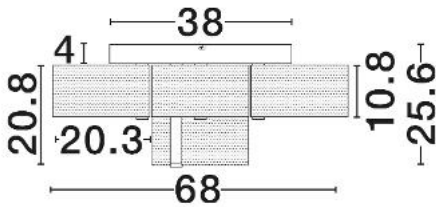

TECHNICAL DRAWING

GENERAL INFORMATION

Product Code	9756713
Collection	Indoor
Product Category	Ceiling
Product Family	Gatlin
Mounting Location	Ceiling
Application Environment	Indoor
Specifications	N/A

DIMENSION & WEIGHT

LxWxH (cm)	D: 61.7 H: 25.6
Cut Out (cm)	N/A
Weight (Kgr)	5.1

MATERIAL & COLOR

Product Color	Brass Gold
Body Material	Metal & Acrylic

APPLICATION & MOUNTING

Ambient Working Temp.	Max 45°C
Type of Protection	IP20
Dimmable	Yes
Type of Dimming	Triac
Mounting type	Surface
Mounting Depth (cm)	N/A
Led Module Replaceable	No
Light Source	LED

NOVA LUCE S.A

Schimatari Viotias
32009, Greece

+30 22620 58 121
+30 22620 56 743

info@novaluce.com
www.novaluce.com