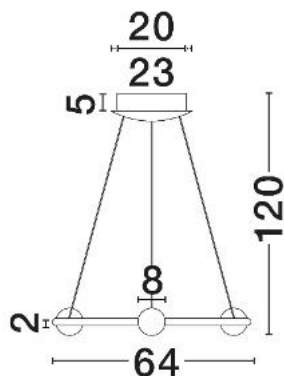

NOVA LUCE

PRODUCT DATASHEET

Version: 001

PRODUCT PHOTOGRAPH

TECHNICAL DRAWING

GENERAL INFORMATION

Product Code	9820600
Collection	Indoor
Product Category	Suspension
Product Family	Celia
Mounting Location	Wall
Application Environment	Indoor
Specifications	N/A

DIMENSION & WEIGHT

LxWxH (cm)	D: 64 W: 64 H: 120
Cut Out (cm)	N/A
Weight (Kgr)	2.5

MATERIAL & COLOR

Product Color	Satin Gold
Body Material	Aluminium & Glass

APPLICATION & MOUNTING

Ambient Working Temp.	Max 45°C
Type of Protection	IP20
Dimmable	Yes
Type of Dimming	Triac
Mounting type	Surface
Mounting Depth (cm)	N/A
Led Module Replaceable	No
Light Source	LED

Power (Nominal)	41W
Input voltage (Nominal)	220-240V
Mains Frequency	50/60Hz

PHOTOMETRICAL DATA

Luminous Flux	2266lm
Color Temperature	3000K
Light Color (Designation)	Warm White

WARRANTY

Warranty	3 Years
----------	----------------