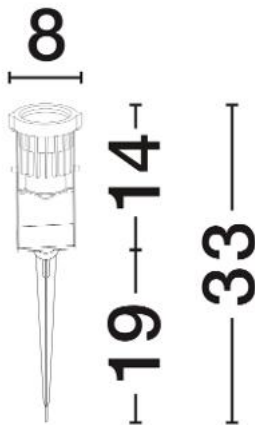

NOVA LUCE

PRODUCT DATASHEET

Version: 001

PRODUCT PHOTOGRAPH

TECHNICAL DRAWING

GENERAL INFORMATION

Product Code	9844059
Collection	Outdoor
Product Category	Accent Lighting
Product Family	Quick
Mounting Location	Wall
Application Environment	Outdoor
Specifications	N/A

DIMENSION & WEIGHT

LxWxH (cm)	D:8 H:14(+16 cm spike)
Cut out (cm)	N/A
Weight (Kgr)	0

MATERIAL & COLOR

Product Color	Sandy Black
Body Material	Aluminium

APPLICATION & MOUNTING

Ambient Working Temp.	Max 45 oC
Type of Protection	IP65
Dimmable	No
Type of Dimming	N/A
Mounting type	Surface
Mounting Depth (cm)	N/A
Led Module Replaceable	No
Light Source	LED

Power (Nominal)	13w
Input voltage (Nominal)	220-240Vac
Mains Frequency	50/60Hz

PHOTOMETRICAL DATA

Luminous Flux	1160lm
Color Temperature	2700K
Light Color (Designation)	Warm White

WARRANTY

Warranty	3 Years
----------	----------------