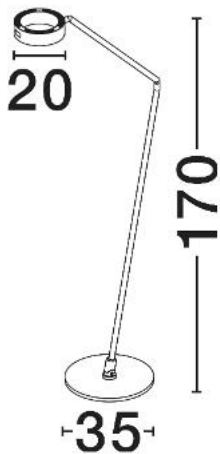

GENERAL INFORMATION

Product Code	9870021
Collection	Indoor
Product Category	Floor
Product Family	Afi
Mounting Location	Floor
Application Environment	Indoor
Specifications	N/A

DIMENSION & WEIGHT

LxWxH (cm)	D: 66 H: 170
Cut Out (cm)	N/A
Weight (Kgr)	14

MATERIAL & COLOR

Product Color	Black
Body Material	Aluminium & Steel

APPLICATION & MOUNTING

Ambient Working Temp.	Max 45°C
Type of Protection	IP20
Dimmable	Yes
Type of Dimming	Triac
Mounting type	Surface
Mounting Depth (cm)	N/A
Led Module Replaceable	No
Light Source	LED

NOVA LUCE S.A

Schimatari Viotias
32009, Greece

+30 22620 58 121
+30 22620 56 743

info@novaluce.com
www.novaluce.com