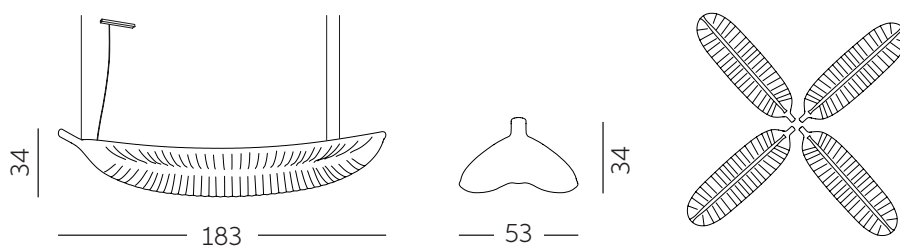

BANANA LEAF

Design
Marcantonio

AFRIKA COLLECTION

BANANA LEAF

Design
Marcantonio

Composizione
su misura su richiesta

PRODUCT			PACKAGING	
Category: Categoria: Catégorie:	Hanging lamp Lampada a sospensione Lampe à suspension		Packaging dimensions: Dimensioni imballaggio: Dimensions emballage:	45 x 52 x 206 cm
Years of production: Anno di produzione: Année de production:	2024		Packaging volume: Volume Imballaggio: Volume emballage:	0,482 m ³
Materials: Materiali: Matériaux:	Polyethylene Polietilene Polyéthylène		Total weight: Peso totale: Poids total:	7 Kg
Dimensions: Dimensioni: Dimensions:	183 x 53 h 34 cm		No. of cartons: Nr. di imballi: N° de cartons:	1
Weight: Peso: Poids:	5 Kg		Notes: Note: Notes:	Customised composition on request Composizione su misura su richiesta Composition personnalisée sur demande

* Dimensions in centimetres

LIGHTING LED / LED LUMINOSO / LUMINEUSE LED

3000K

CODE CODICE CODE	LP BNN185			
TECHNICAL INFO INFO TECNICHE INFOS TECHNIQUES	Lithing system: Sistema di illuminazione: Système d'éclairage:	Kit LED Kit LED Kit LED	29W LED system	Included Incluso Inclus
	Wiring: Cablaggio: Câblage:	White cable + driver included Cavo bianco + driver incluso Câble blanc + transformateur inclus		Length: 3 m Lunghezza: 3 m Longueur: 3 m
	Light temperature: Temperatura luce: Température de la lumière:	Extra warm white led light 3000K Luce calda led bianco extra 3000K Lumière chaude LED blanc extra 3000K		
	Accessory on request: Accessorio su richiesta: Accessoire sur demande:	Dimmer Led Kit Dimmer Led Kit Dimmer Led Kit	On request: Su richiesta: Sur demande:	
COLOURS COLORI COULEURS	LIGHTING COLOURS			
				
	MATT LACQUERED (METAL CEILING CAP)  (white RAL 9016 matching) ABSOLUTE WHITE			
NOTES NOTE NOTES	 metal ceiling cap included with 3 fixing steel cables 280 x 38 h 38 mm			